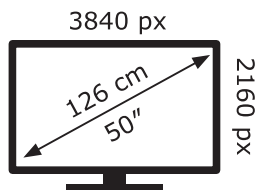

ENERG ⚡

LG Electronics

50UP75006LF

86 kWh/1000h

ABCDEF**G**

103 kWh/1000h

2019/2013