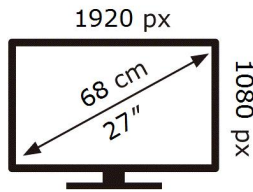

ENERG

SAMSUNG

S27AG300NU

26 kWh/1000h

2019/2013